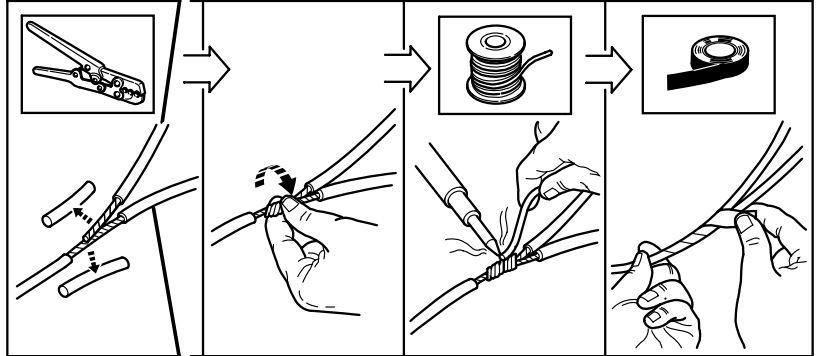

A VT/BK

A VT/BK